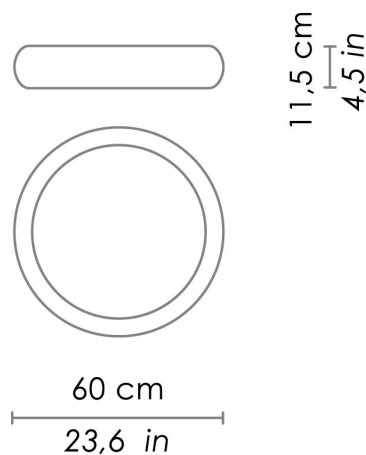

TREVISO

WALL

Wall-ceiling lamps, with diffuser in mouth-blown, satin-finish opal triplex glass; matt white, black or grey painted metal frame; white painted metal frame, with outer finishing in matt white, black or grey painted (customisable on request). The product is suitable for indoor use only.

CODE	COLOR	
ZA-LL120303B	White	
ZA-LL120303G	White - grey	
ZA-LL120303N	White - black	

DIMENSIONS AND HOLES	
Dimensions	Ø 60 - 11,5 cm / Ø 23,6 - 4,5 in

ILLUMINOTECHNICAL SPECIFICATIONS	
Source	E26
Type	Bulb E26
Total Watt	2 x 75W max

ILLUMINOTECHNICAL SPECIFICATIONS	
Driver	N/A
Voltage	120 V
Frequency	50/60 Hz